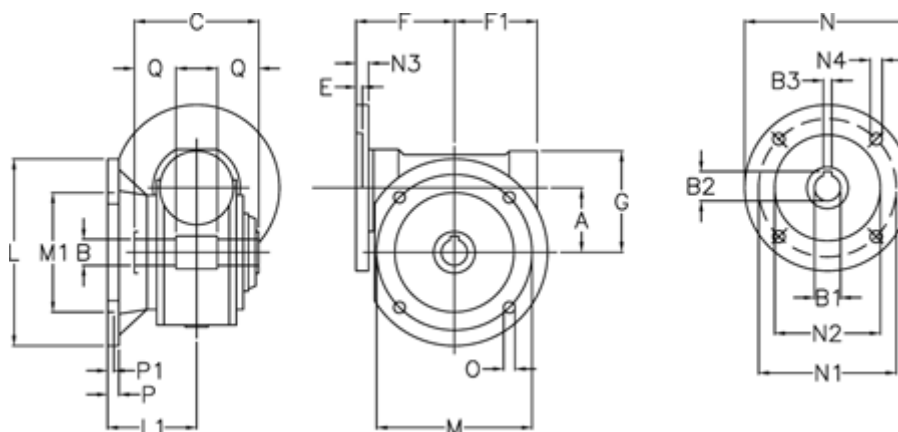

Data Sheet

Article number: 3902150007555

Description: Worm gear
VF 150-FC1-7-160B5, without lubrication

Measures

A = 150	F1 = 179	N2 = 250
B = 50 H7	G = 218	N3 = 18
B1 E7 = 42	L = 350	N4 = 18
B2 = 44.6	L1 = 145.5	O = 18
B3 H9 = 12	M = 290	P = 22
C = 175	M1 = 200	P1 = 13
E = 2	N = 350	Q = 55
F = 190	N1 = 300	